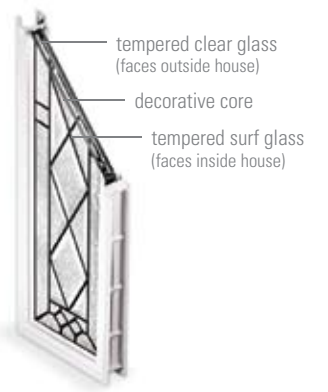

antique black 338 caming