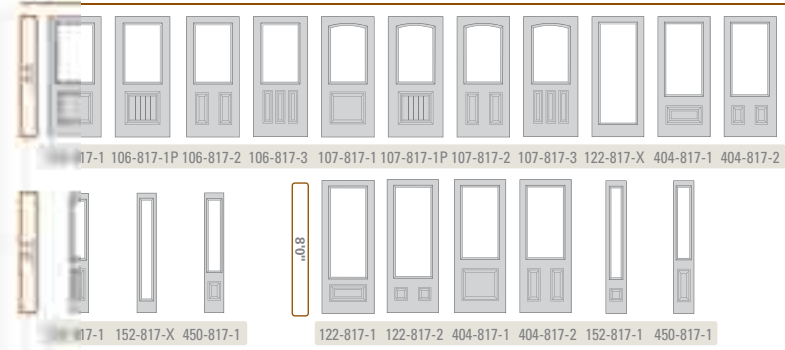

Sienna™ 817 wrought iron

- BLT Belleville® Oak Textured
- BMT Belleville® Mahogany Textured
- BLS Belleville® Smooth
- OAK Oakcraft®
- SHD Sta-Tru® HD Steel
- MHD Masonite® HD Steel

inspired by nature