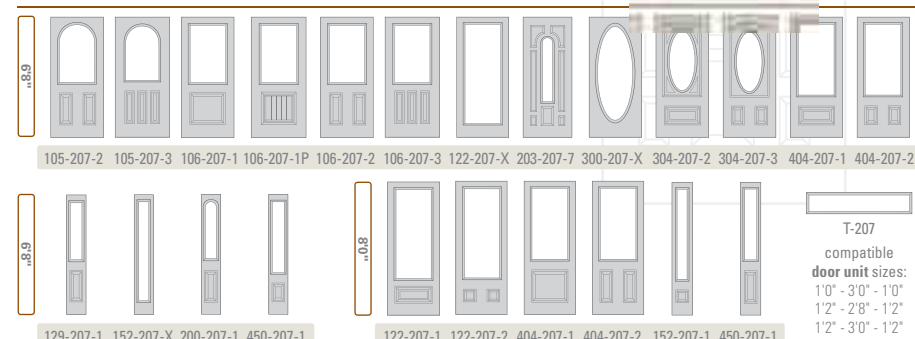

Aurora™207platinum

All color images of doors represent 6'8" configurations. See line art chart for 8'0" door configurations. For specific door availability, please refer to charts on pages 50-52.

aurora
GLASS

T-207

SHD-105-207-2
2236 round-top

BLT BLS
OAK SHD
MHD

BMT BLS
BLS

BLT-105-207-3
2236 round-top

BLS-106-207-1
2236

MHD BLS
MHD

MHD-106-207-1P
2236

BELLEVILLE

BELLEVILLE® SMOOTH with Aurora™ glass BLS-106-207-3

BMT BLS
OAK SHD
MHD

BMT-106-207-2
2236

BLS-106-207-3
2236

BMT-122-207-X
2264

BLS-203-207-7
842 round-top

BLS
MHD

SHD-300-207-X
2057 oval

BMT BLS
OAK SHD
MHD

BMT-304-207-2
1640 oval

BLS-304-207-3
1640 oval

BMT BLS
OAK SHD
MHD

BMT-404-207-1
2248

MHD BLS
OAK SHD
MHD

MHD-404-207-2
2248

BMT BLS
OAK SHD
MHD

BMTSL-450-207-1
848

BLS-200-207-1
836 round-top

BMT BLS
OAK SHD
MHD

BMTSL-152-207-X
764

BLS-129-207-1
836

elegant detail

BELLEVILLE® OAK TEXTURED with Aurora™ glass BLT-203-207-7