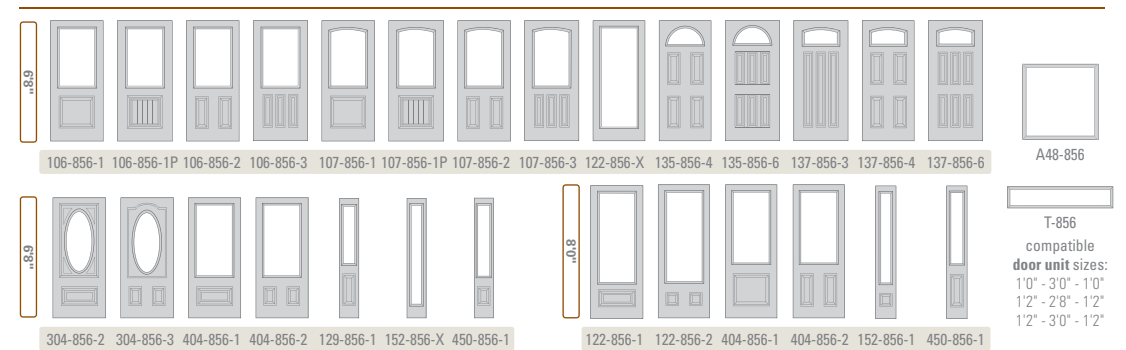

Victorian™ 856 antique black

All color images of doors represent 6'8" configurations. See line art chart for 8'0" door configurations. For specific door availability, please refer to charts on pages 50-52.

enchanting