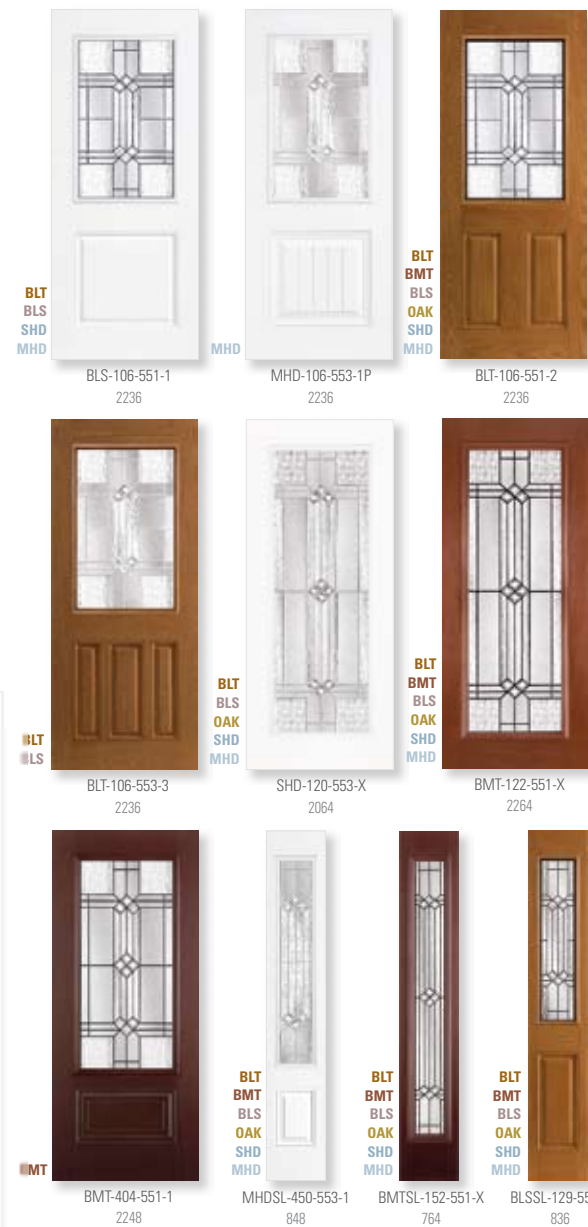

chandler
..... GLASS

HD STEEL with Chandler™ glass MHD-106-551-1P

BLT
BLS
OAK
SHD
MHD

BLT-404-553-2
2248

BLT
BMT
BLS
OAK
SHD
MHD

BMT-404-553-2
2248

beautiful appearances