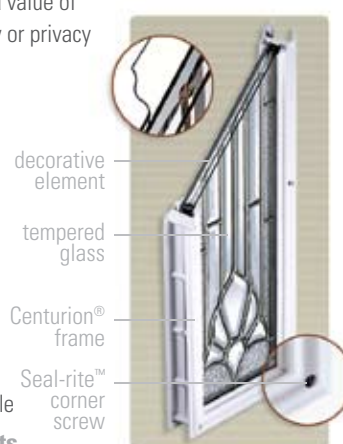

glass shape options for doors displayed

specialty glass selection & style

FEATURES

1 Quality Supported by Old Style Craftsmanship

✓ designs that enhance the appearance and value of your home without compromising security or privacy

2 Glass Style Selection

✓ welcoming new designs; Quattro™, Sienna™ and Element™ to our already large selection

3 Wide Range of Glass Sizes

✓ pick out your favorite door and select the glass that reflects the impression you desire for your front entrance

4 Caming Types

✓ caming choices available to match your style

5 Insulated Triple-Pane Glass inserts

✓ premium decorative glass features
1" insulated triple-pane glass inserts

6 Centurion® Frames

✓ Centurion frames won't discolor in UV exposure and remain stable in high-heat applications. For applications not requiring a Centurion frame, we offer our paintable, stainable frame in almond or terra cotta on select frames

7 Seal-rite™ Corner Screws

✓ the majority of our frames feature Seal-rite corner screws, which provide added resistance to the elements and are easier to assemble

See page 3 for glass index.

- BLT Belleville® Oak Textured
- BMT Belleville® Mahogany Textured
- BLS Belleville® Smooth
- OAK Oakcraft®
- SHD Sta-Tru® HD Steel
- MHD Masonite® HD Steel

Specialty glass series availability