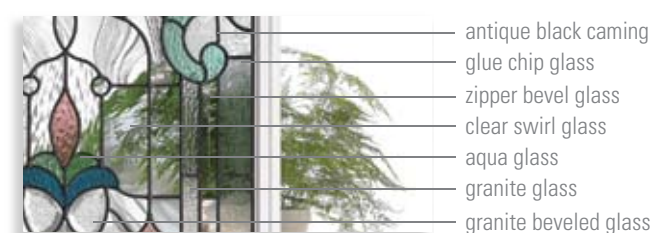

- BLT Belleville® Oak Textured
- BMT Belleville® Mahogany Textured
- BLS Belleville® Smooth
- OAK Oakcraft®
- SHD Sta-Tru® HD Steel
- MHD Masonite® HD Steel