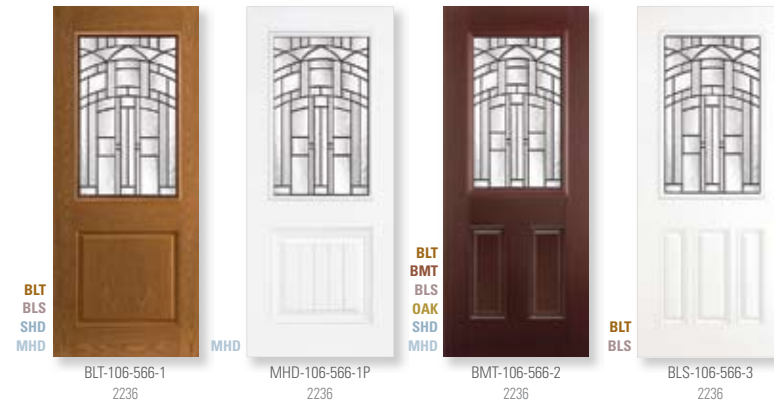

HD STEEL with Rockland™ glass MHD-107-566-1P