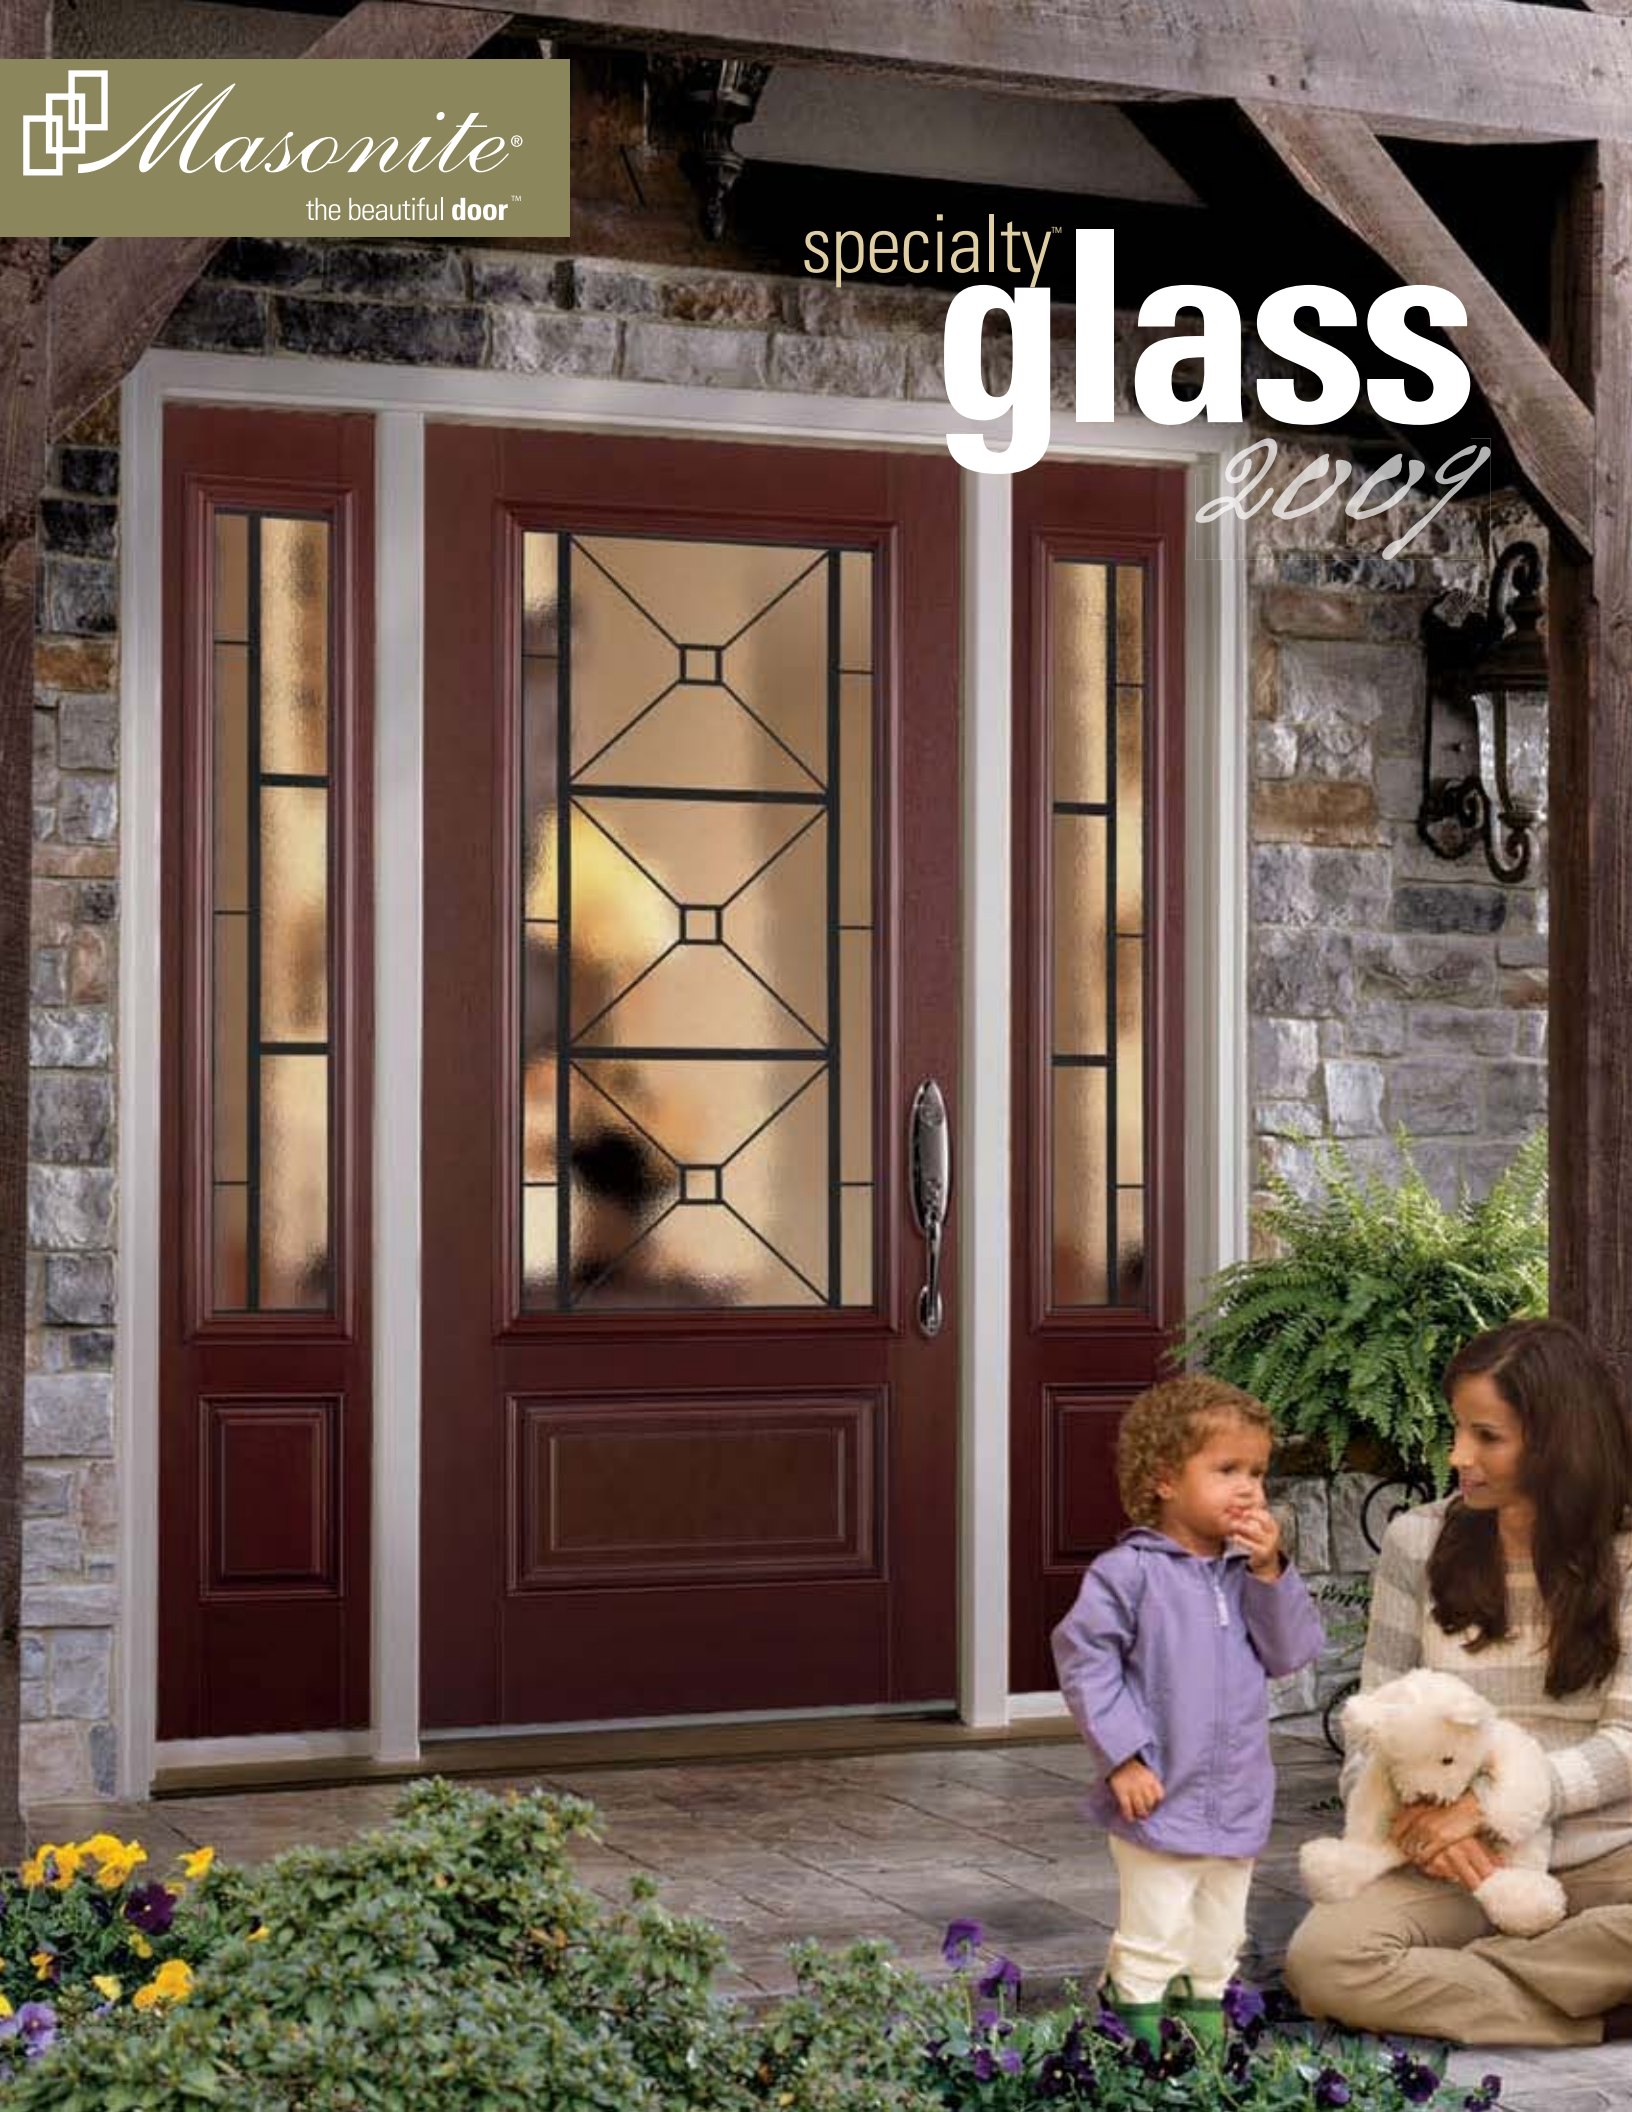

Masonite®
the beautiful door™

specialty™
glass
2009