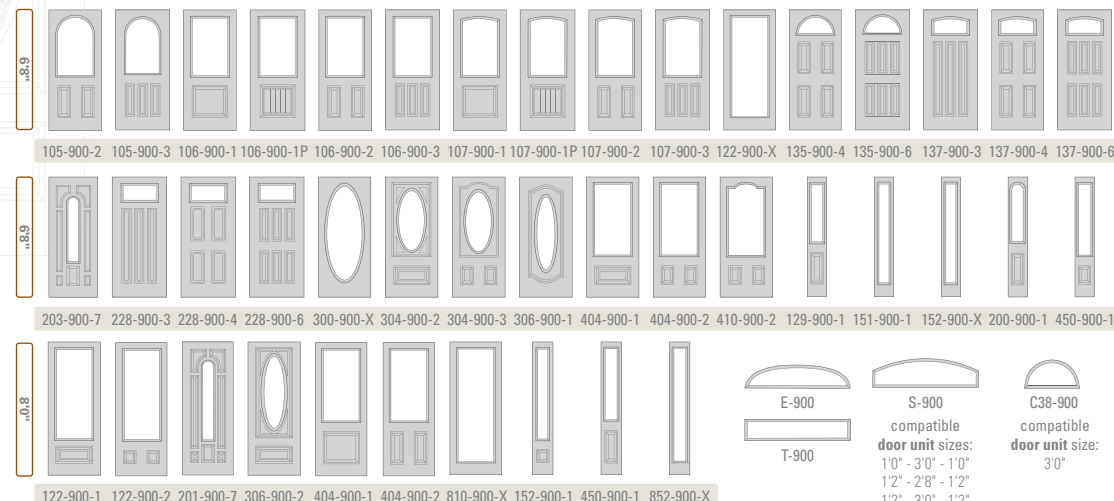

BMT-304-900-2
1640 oval

Madrid 900antique black

E-900
S-900
C38-900
T-900
compatible door unit sizes:
1'0" - 3'0" - 1'0"
1'2" - 2'8" - 1'2"
1'2" - 3'0" - 1'2"
compatible door unit size:
3'0"

All color images of doors represent 6'8" configurations. See line art chart for 8'0" door configurations. For specific door availability, please refer to charts on pages 50-52.