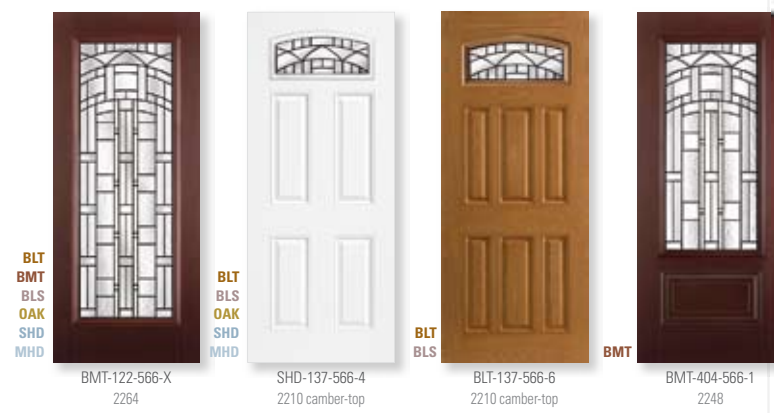

OAKCRAFT™ with Rockland™ glass OAK-404-566-2

grand impressions