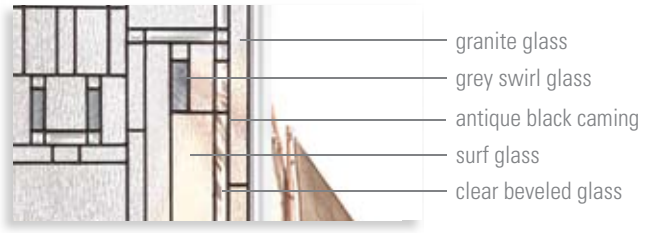

Least Obscure   **PRIVACY RATING**   Most Obscure

1	2	3	4	5	6	7	8	9

antique black
793caming

- BLT Belleville® Oak Textured
- BMT Belleville® Mahogany Textured
- BLS Belleville® Smooth
- OAK Oakcraft®
- SHD Sta-Tru® HD Steel
- MHD Masonite® HD Steel