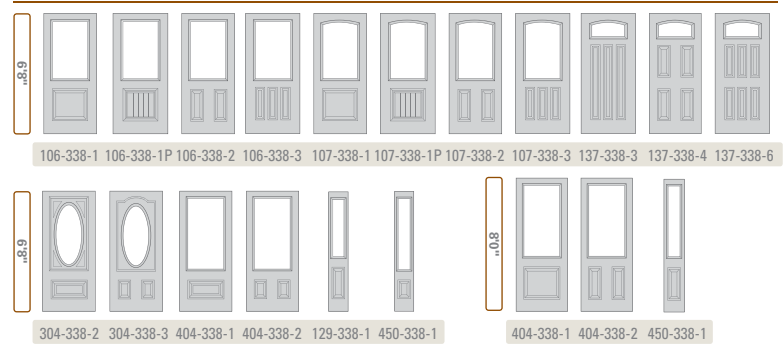

Alston™ 338 antique black

All color images of doors represent 6'8" configurations. See line art chart for 8'0" door configurations. For specific door availability, please refer to charts on pages 50-52.