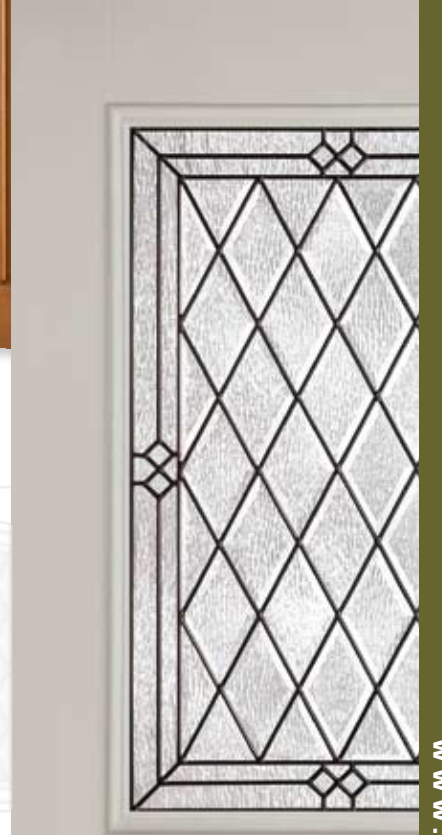

BELLEVILLE® SMOOTH with Alston® glass BLS-106-338-3