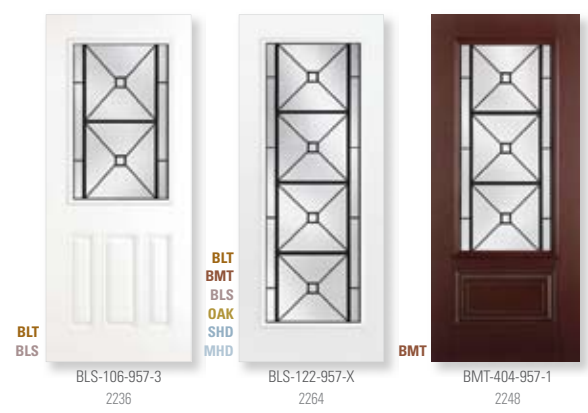

BLS-200-207-1
836 round-top

BMT BLS
OAK SHD
MHD

BMTSL-152-207-X
764

BLS-129-207-1
836

elegant detail

BELLEVILLE® OAK TEXTURED with Aurora™ glass BLT-203-207-7

quattro GLASS

BELLEVILLE® HOLLISTER™ MAHOGANY TEXTURED with Quattro™ glass – door BMT-404-957-1 – sidelite BMTSL-450-957-1 – transom T-957