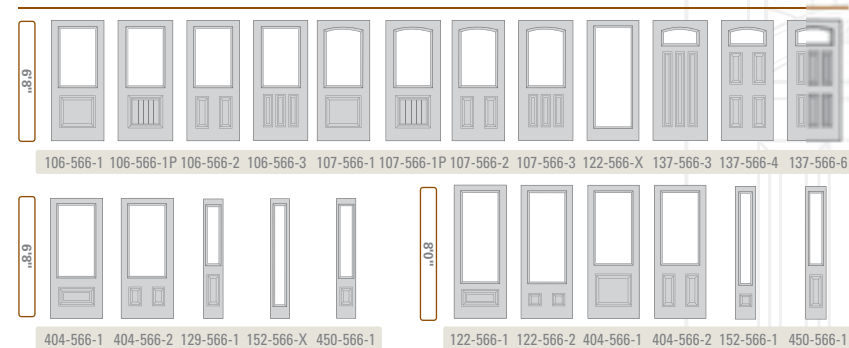

Rockland™ 566antique black

All color images of doors represent 6'8" configurations. See line art chart for 8'0" door configurations. For specific door availability, please refer to charts on pages 50-52.